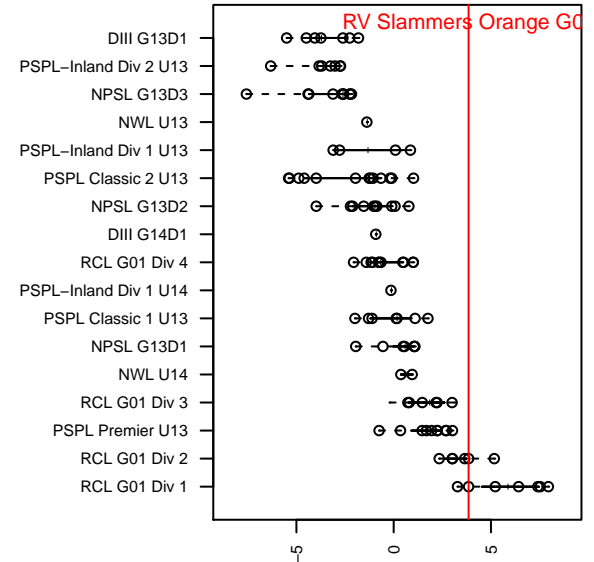

RV Slammers Orange G01

Rainier Valley Slammers
 Auburn, WA
 G01 total strength=1261
 attack=3.9 defense=6.26
 fall league = RCL G01 Div 1
 spr league = Win RCL G01 Div 2
 notes= Ruiz 2013

alt names used:
 RV Slammers Orange G01
 RV Slammers Orange 01
 RVS G01 Orange

Venues played:
 2014 RVS Classic GU13
 2014 Nike Crossfire Challenge Silver U13
 2014 Puma Rimland Pacific Cup Premier U13
 2014 RCL G01 Div 1
 2014 Win RCL G01 Div 2
 2014 WYS Championship G01

RV Slammers Orange G01
 Dots are actual minus expected GF (blue circles) and GA (red triangles).
 Blue line is smoothed change in attack strength. Red is smoothed change in defense strength.

**attack and defense variance (black dot)
relative to other teams
and top 10 in region**

**attack and defense rating
relative to others at age
and all opponents in last 13 months**

Performance relative to 13 month average