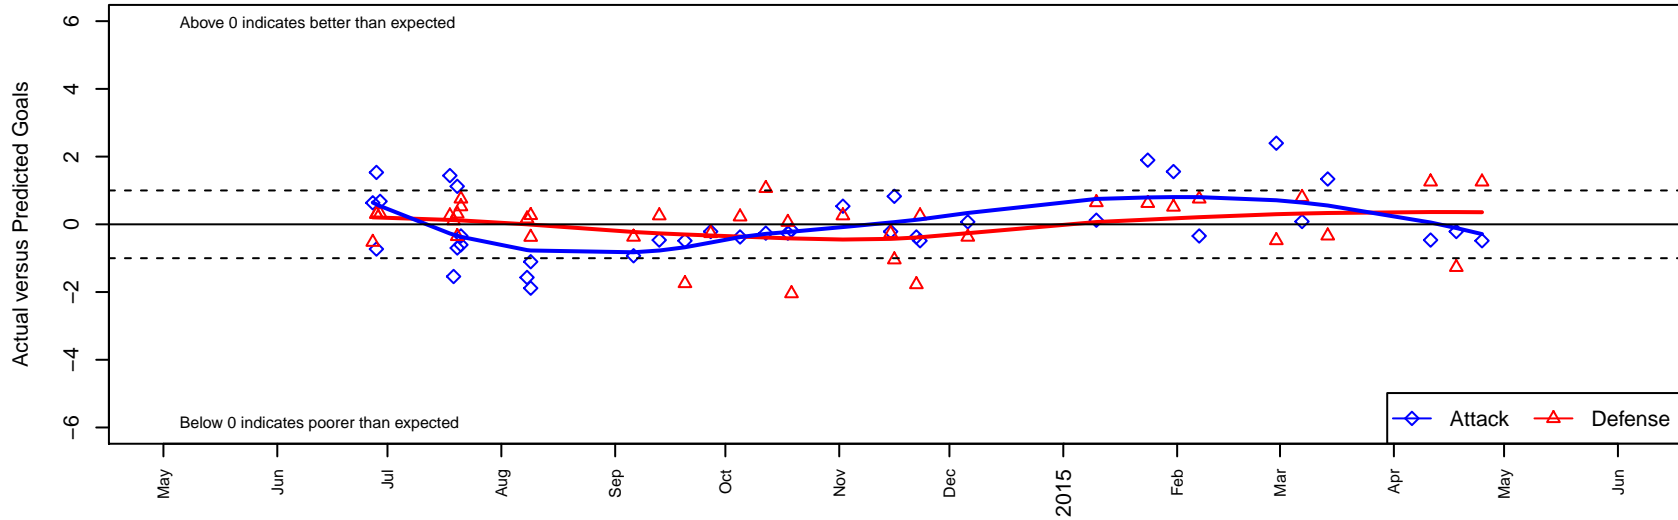

RV Slammers Orange G01

Rainier Valley Slammers
 Auburn, WA
 G01 total strength=1261
 attack=3.9 defense=6.26
 fall league = RCL G01 Div 1
 spr league = Win RCL G01 Div 2
 notes= Ruiz 2013

alt names used:
 RV Slammers Orange G01
 RV Slammers Orange 01
 RVS G01 Orange

Venues played:
 2014 RVS Classic GU13
 2014 Nike Crossfire Challenge Silver U13
 2014 Puma Rimland Pacific Cup Premier U13
 2014 RCL G01 Div 1
 2014 Win RCL G01 Div 2
 2014 WYS Championship G01

RV Slammers Orange G01
 Dots are actual minus expected GF (blue circles) and GA (red triangles).
 Blue line is smoothed change in attack strength. Red is smoothed change in defense strength.

**attack and defense variance (black dot)
relative to other teams
and top 10 in region**

**attack and defense rating
relative to others at age
and all opponents in last 13 months**

Performance relative to 13 month average